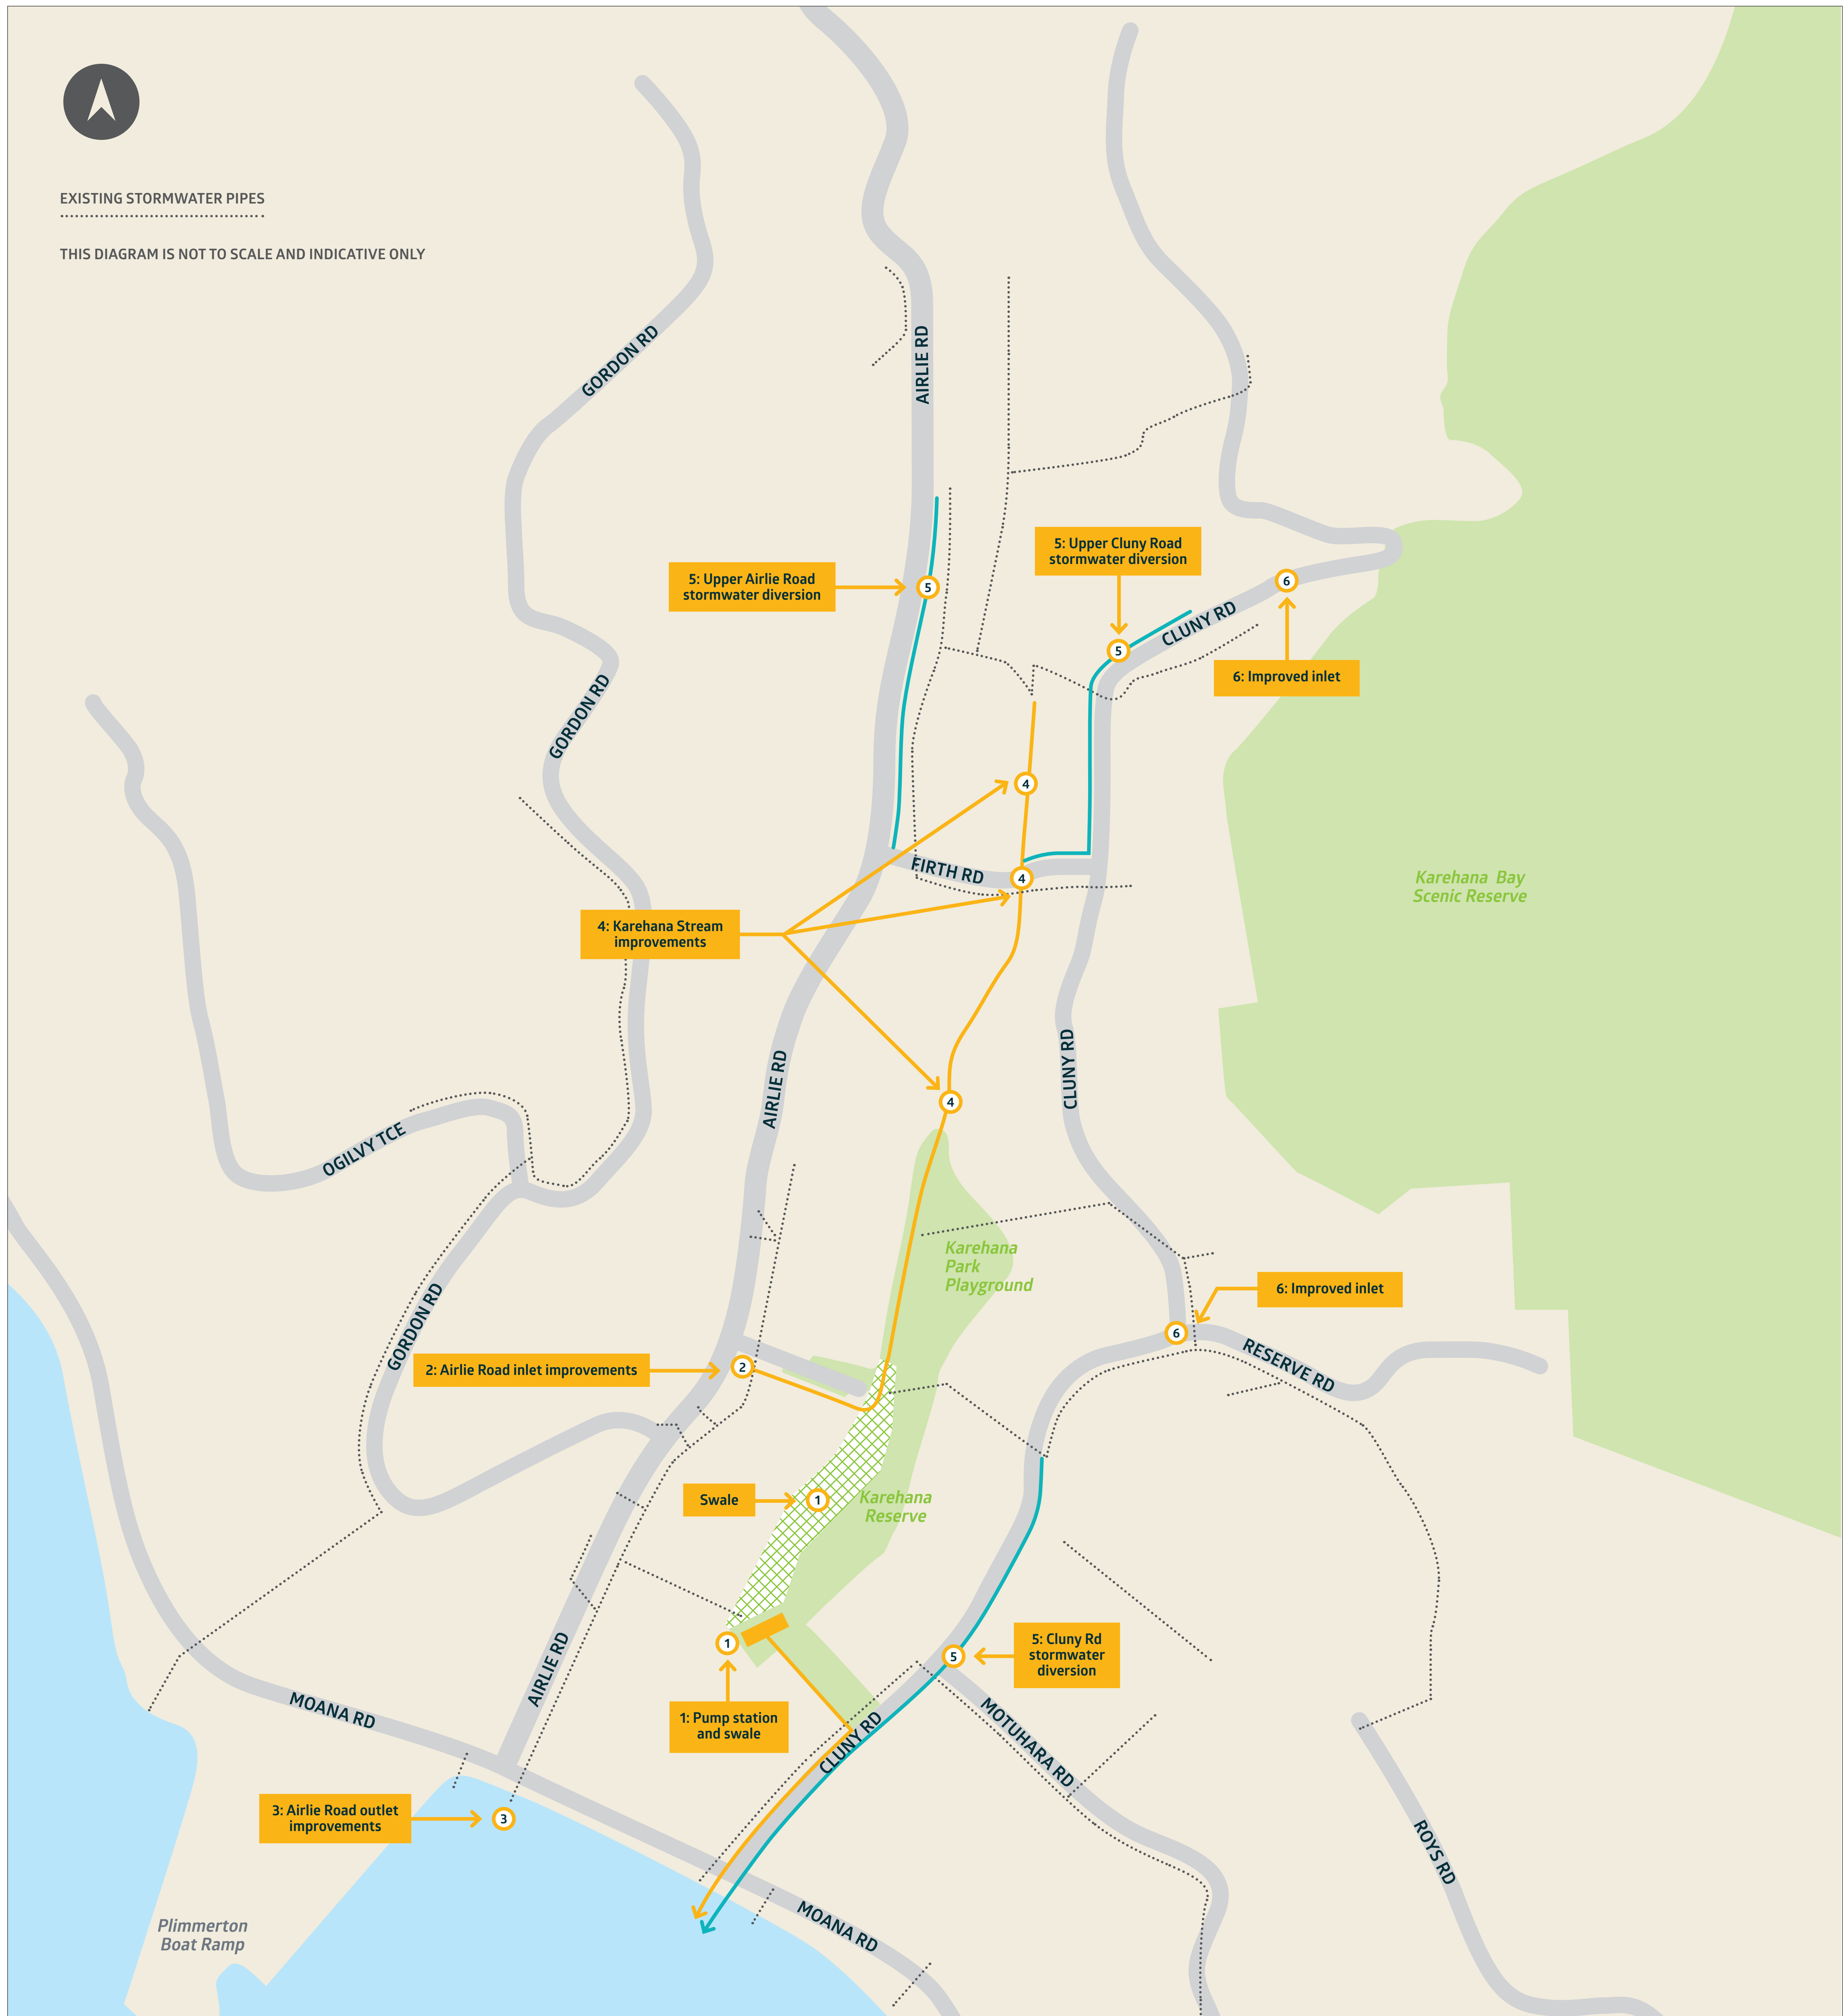

Karehana catchment study

This map indicates where new infrastructure is planned, see the concept designs for more detail.

For more information go to porirua.govt.nz/your-council/city-projects or wellingtonwater.co.nz/plimmerton-stormwater